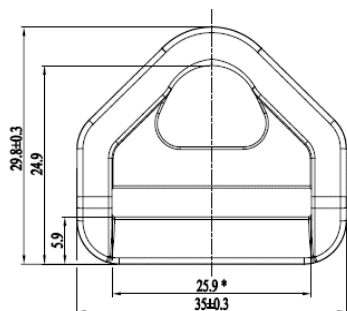

# Standard Pentagon Ring - LL005\_25mm

# Standard Pentagon Ring - LL005\_38mm