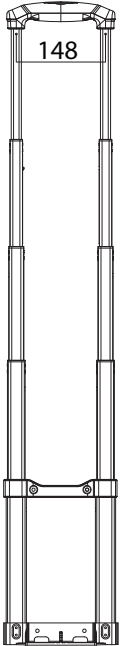

Malibu Flat Tray Handle_PY4214W46L34