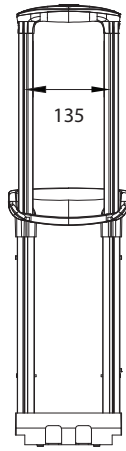

TT5101 Akita Round Tray Handle - PY6805R61R50_2

Please inform (A) size when your require sample

For easy design spirit:

TT5101 Akita Round Tray Handle - PY6805R61R50_3

Please inform (A) size when your require sample