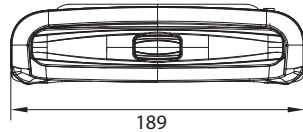

TT5101 Akita Round Tray Handle - PY6805R61R50_2

Please inform (A) size when your require sample

For easy design spirit:

TT5101 Akita Round Tray Handle - PY6805R61R50_3

Please inform (A) size when your require sample