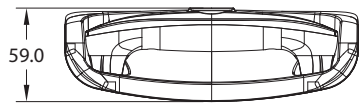

TT5101 Akita Round Tray Handle - PY6805R61R50_2

Please inform (A) size when your require sample

For easy design spirit:

TT5101 Akita Round Tray Handle - PY6805R61R50_3

Please inform (A) size when your require sample