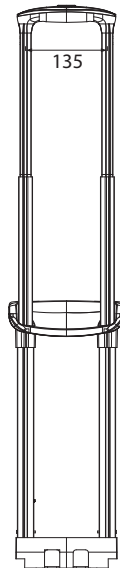

TT5101 Akita Round Tray Handle - PY6805R61R50_2

Please inform (A) size when your require sample

For easy design spirit:

TT5101 Akita Round Tray Handle - PY6805R61R50_3

Please inform (A) size when your require sample