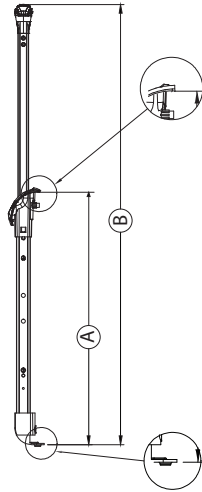

TT5101 Akita Round Tray Handle - PY6805R61R50_2

Please inform (A) size when your require sample

For easy design spirit:

TT5101 Akita Round Tray Handle - PY6805R61R50_3

Please inform (A) size when your require sample