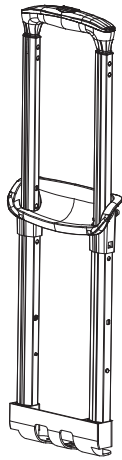

TT5101 Akita Round Tray Handle - PY6805R61R50_2

Please inform (A) size when your require sample

For easy design spirit:

TT5101 Akita Round Tray Handle - PY6805R61R50_3

Please inform (A) size when your require sample