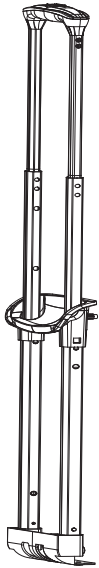

TT5101 Akita Round Tray Handle - PY6805R61R50_2

Please inform (A) size when your require sample

For easy design spirit:

TT5101 Akita Round Tray Handle - PY6805R61R50_3

Please inform (A) size when your require sample

For easy design spirit: