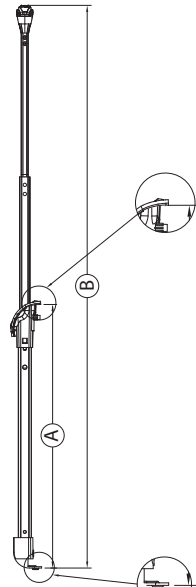

TT5101 Akita Round Tray Handle - PY6805R61R50_2

Please inform (A) size when your require sample

For easy design spirit:

TT5101 Akita Round Tray Handle - PY6805R61R50_3

Please inform (A) size when your require sample