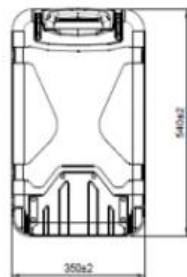

Malibu Adventure Bottom Compartment_PY5515R37KR15-3+WR063-WHL032+SH008

Malibu Adventure Bottom Compartment_PC Shell SH008

Easy Access Wheel_WH063 + WHL032_80mm