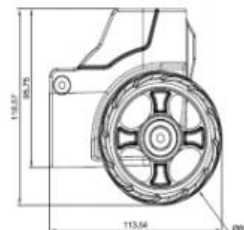

Malibu Adventure Bottom Compartment_PY5515R37KR15-3+WR063-WHL032+SH008

Malibu Adventure Bottom Compartment_PC Shell SH008

Easy Access Wheel_WH063 + WHL032_80mm