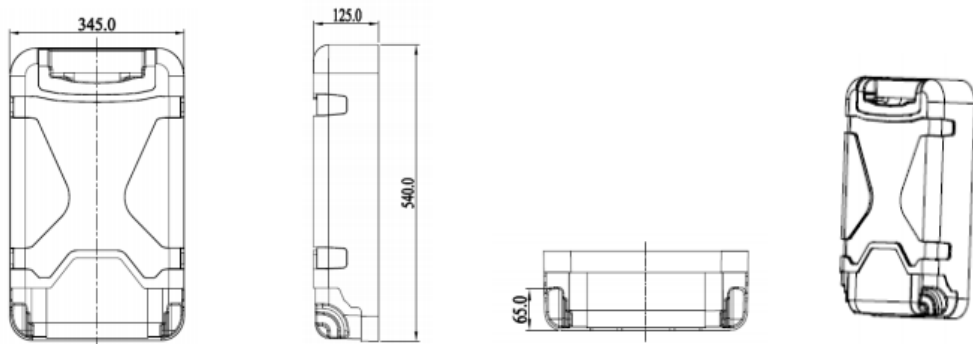

Malibu Adventure Bottom Compartment_PY5515R37KR15-3+WR063-WHL032+SH008

Malibu Adventure Bottom Compartment_PC Shell SH008

Easy Access Wheel_WH063 + WHL032_80mm