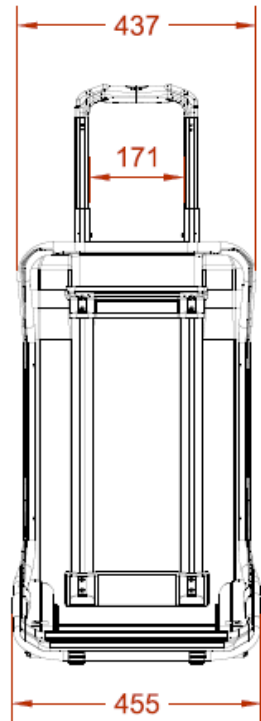

XAD Bottom Compartment 30"

XAD Bottom Compartment 42"