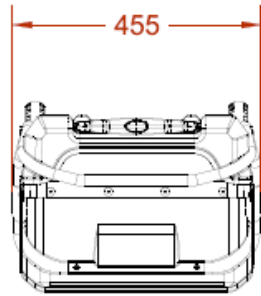

XAD Bottom Compartment 30"

XAD Bottom Compartment 42"