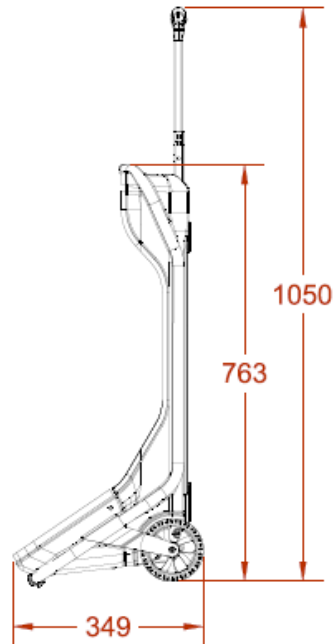

XAD Bottom Compartment 30"

XAD Bottom Compartment 42"